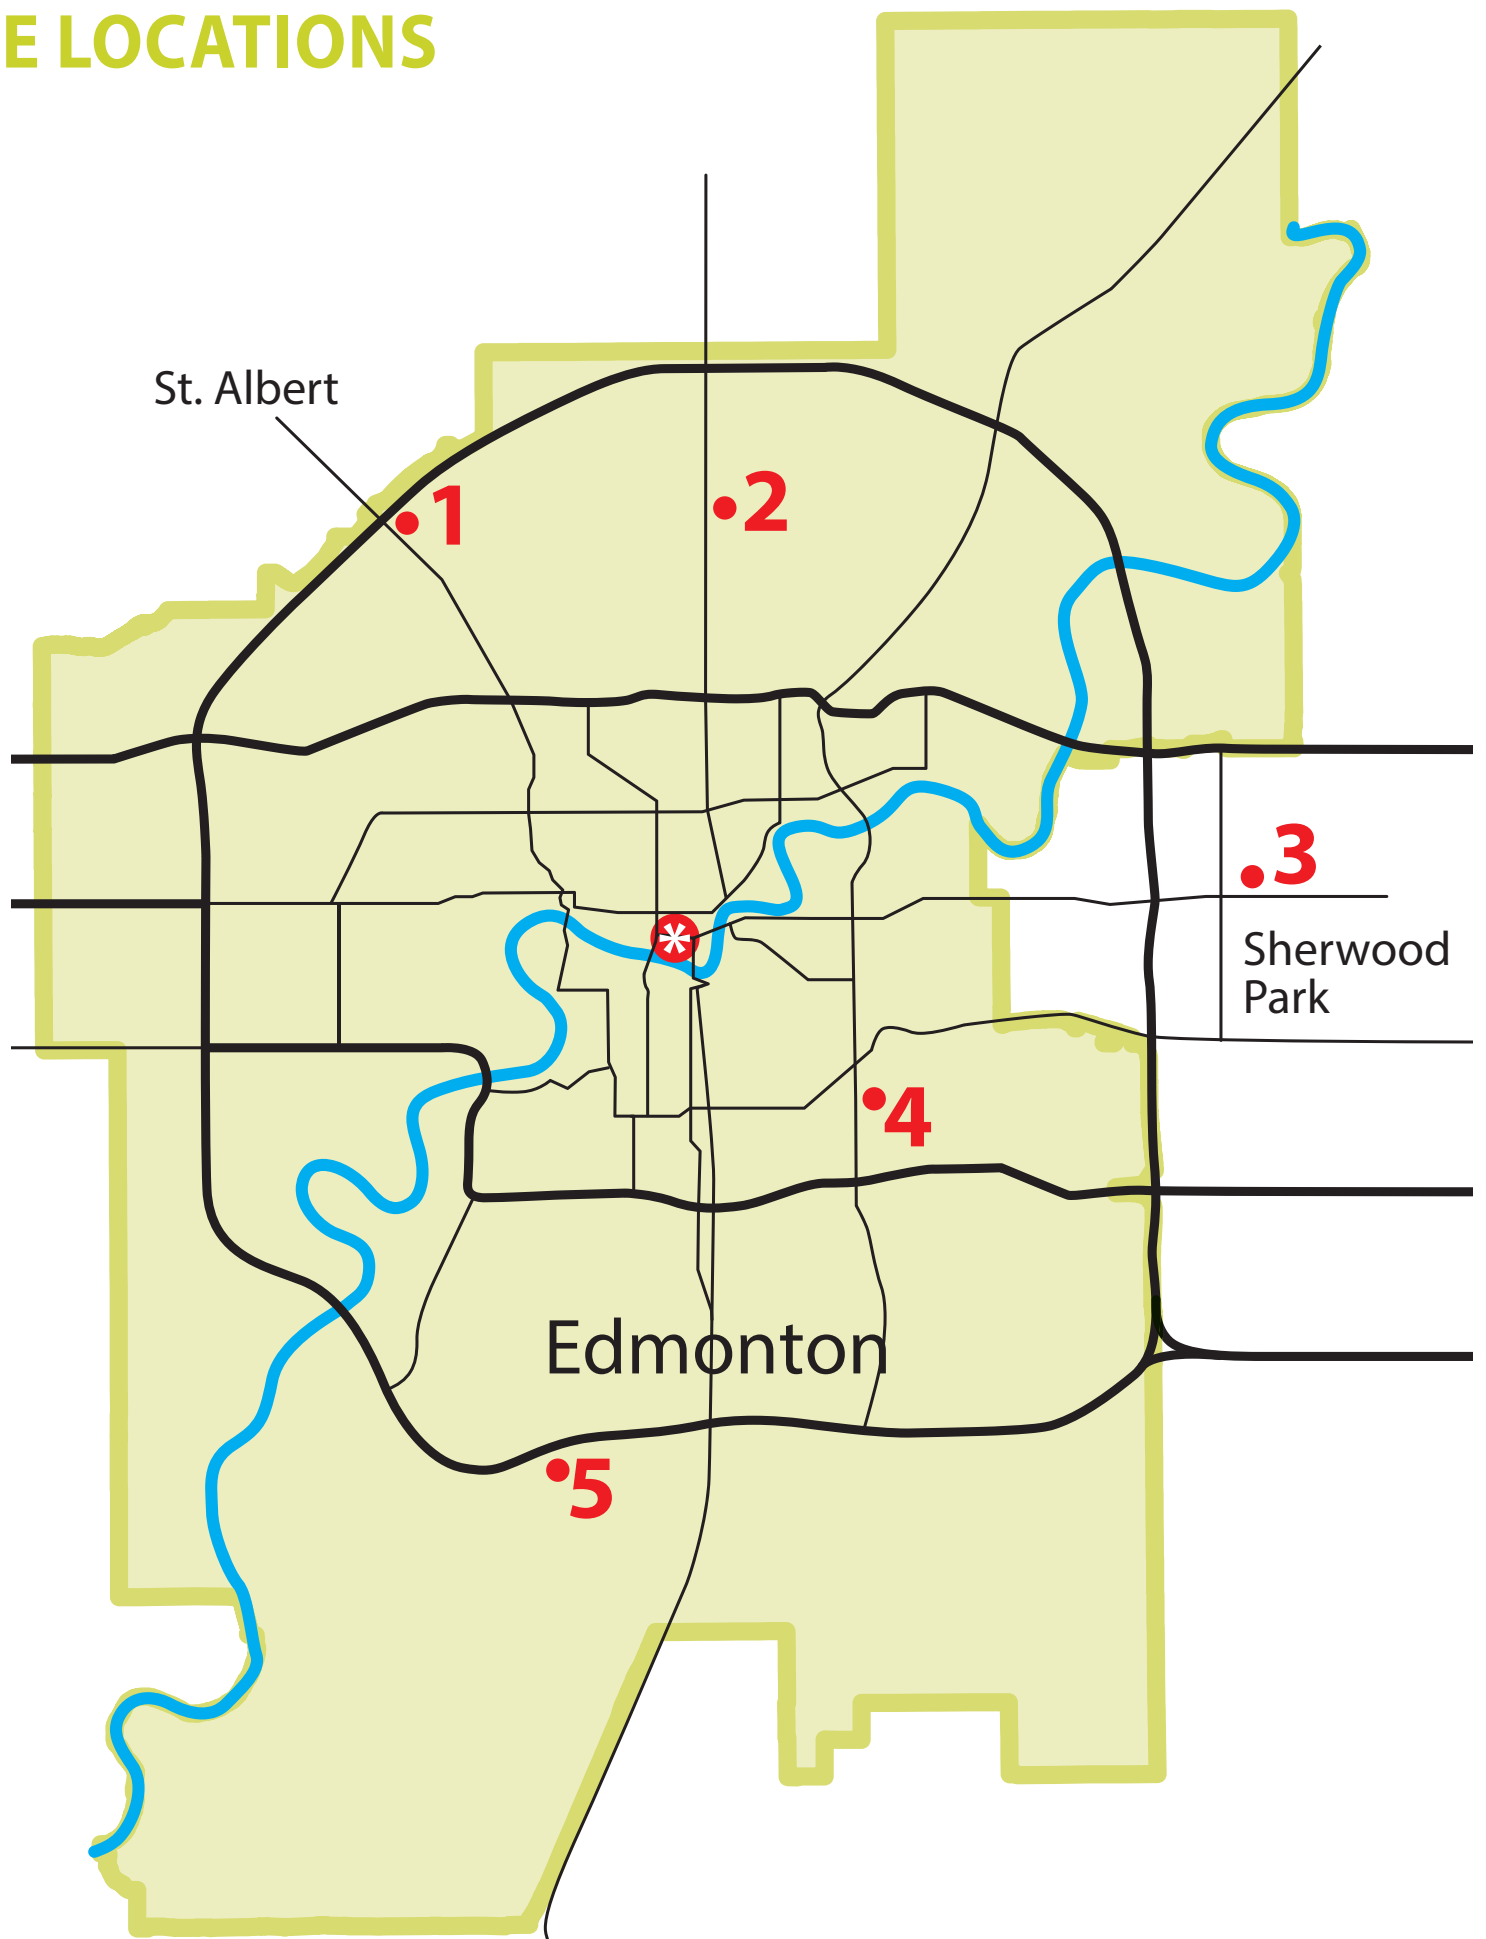

STAND FOR EDUCATION RALLY

Free park-and-ride buses will leave for the rally from five Edmonton-area locations between 11:15 a.m. and 12:15 p.m.

PARK-AND-RIDE LOCATIONS

1
St. Albert/Edmonton
 Naki Transit Centre & Park and Ride
 15520 Campbell Road
 800 parking stalls

2
Edmonton North
 Eaux Claires Transit Centre
 97 Street and 157 Avenue
 391 parking stalls

3
Sherwood Park
 Bethel Transit Terminal
 650 Bethel Drive
 1,000 parking stalls

4
Davies Transit Centre
 100 Davies Station
 75 Street north of Whitemud Drive

5
Edmonton South
 Heritage Valley Park and Ride
 Ellerslie Road and 127 Street
 1100 parking stalls

NOTE: These will be the only park-and-ride locations offering free shuttle service directly to and from the rally.

Rally attendees from Edmonton and the surrounding area, or those who are driving to Edmonton from elsewhere in Alberta, are strongly encouraged to use these park-and-ride services.

- The Edmonton LRT will be undergoing scheduled track maintenance on the day of the rally and service will be reduced.
- Also, the Edmonton Oilers play a home game on the afternoon of the rally, meaning many downtown surface parking lots and parking garages will be full, and any spots that are available will likely be subject to event pricing. This will also make LRT service slower and busier than usual.