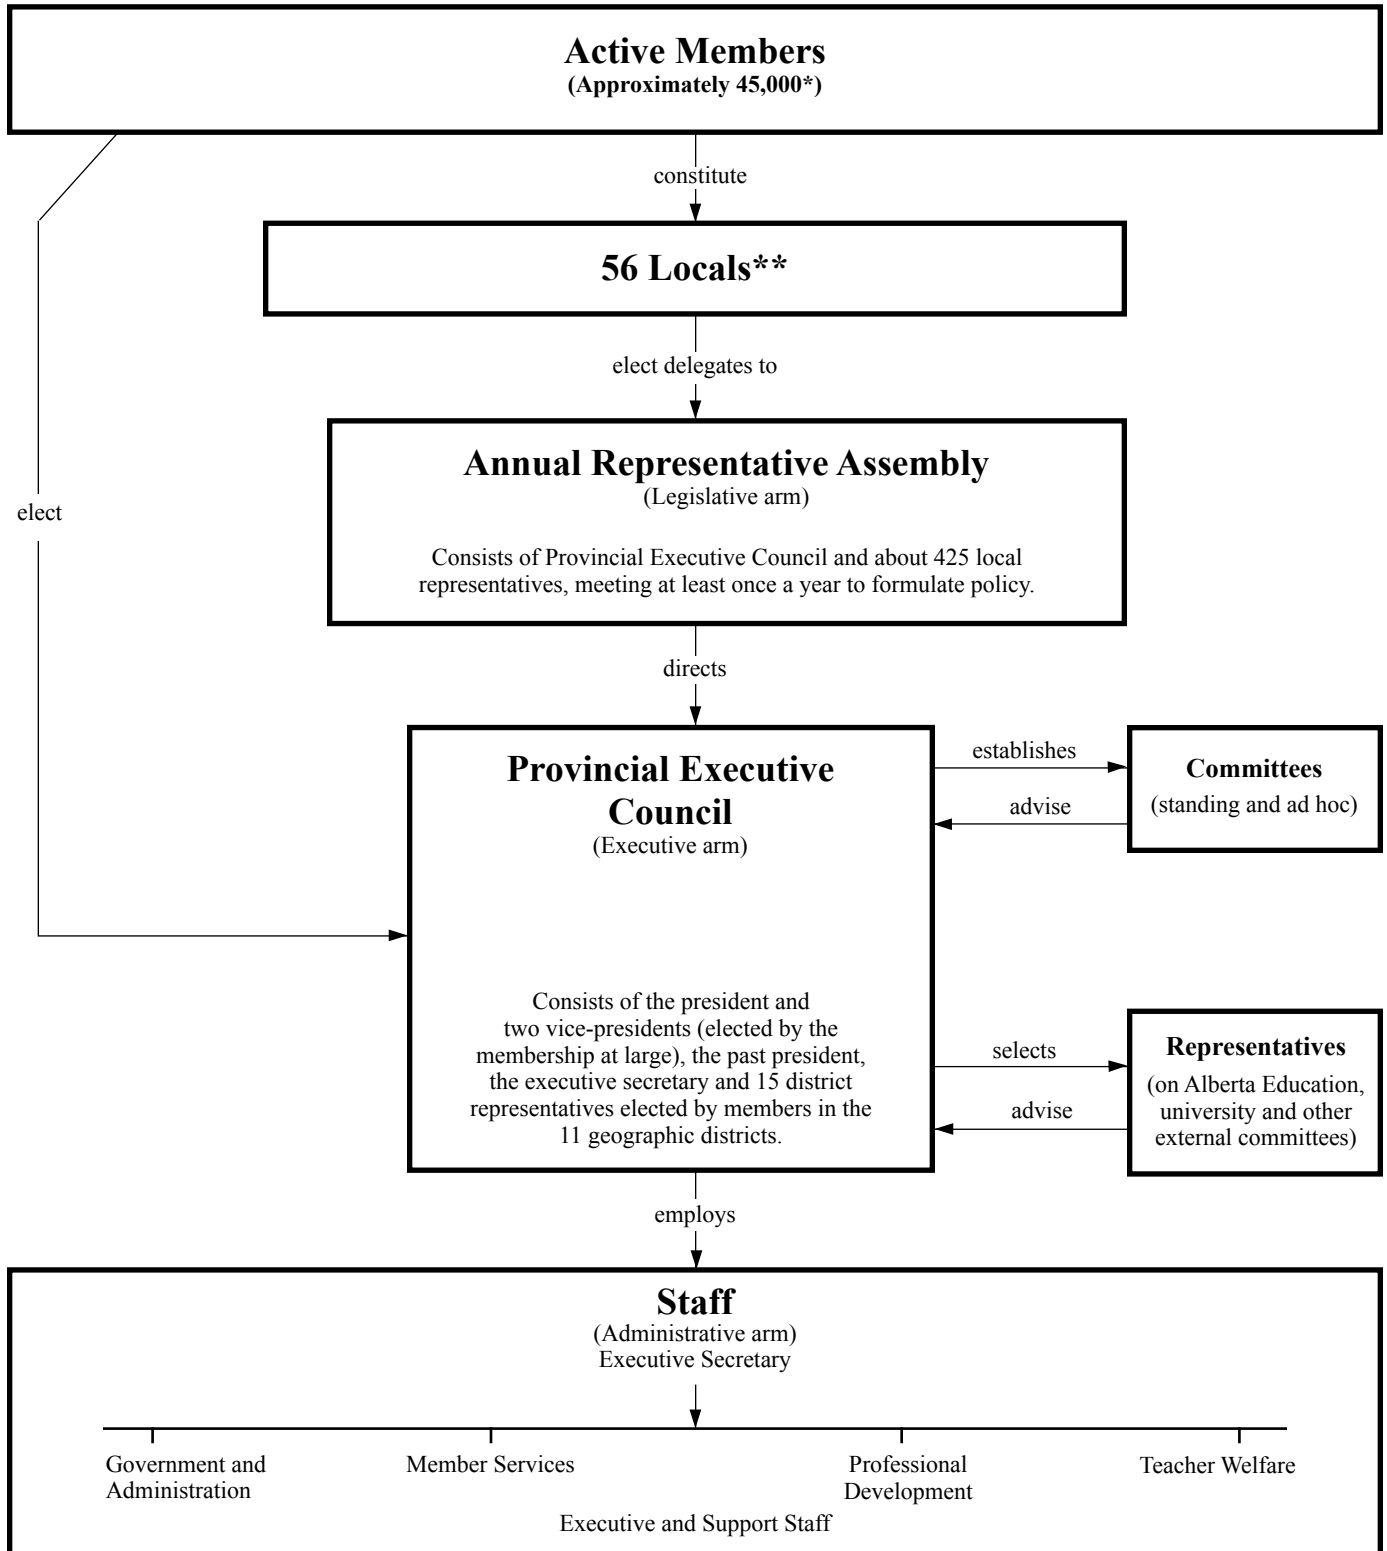

# ATA Structure and Organization

\* In addition to active members, the Association has approximately 19,200 members included in other categories—associate, life and student.

\*\* The Association also has 14 student locals and one special local.